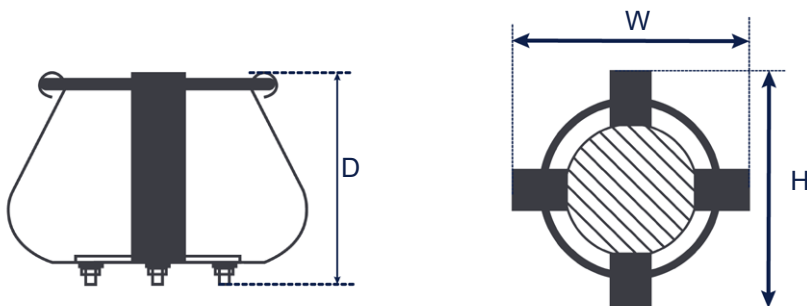

Elmasonic Accessory - Inserts

Holding clamps for Erlenmeyer flasks

- made of stainless steel and for mounting on the bottom of a cleaning basket
- the Erlenmeyer flask has a firm hold in the holding clamp due to the curved spring
- additional information on the number of Erlenmeyer flasks/shaking bottles with and without holding clamp in the Elma cleaning baskets → see FAQ "Erlenmeyer flasks"

	50 ml	250 ml	500 ml	1000 ml
Order number	1007553	1007555	1007557	1007558
List price	22 €	28 €	33 €	40 €
Ext. dimensions W/D/H (mm)	55/55/50	90/90/70	110/110/85	130/130/85

Dimension definition

All prices ex works, excluding packaging, plus VAT.

The drawings are merely included as a visualization aid and are not true to scale.

Technical specifications serve as orientation values and are subject to tolerances due to production and manufacturing. Proper operation can only be guaranteed when using original Elma accessories.